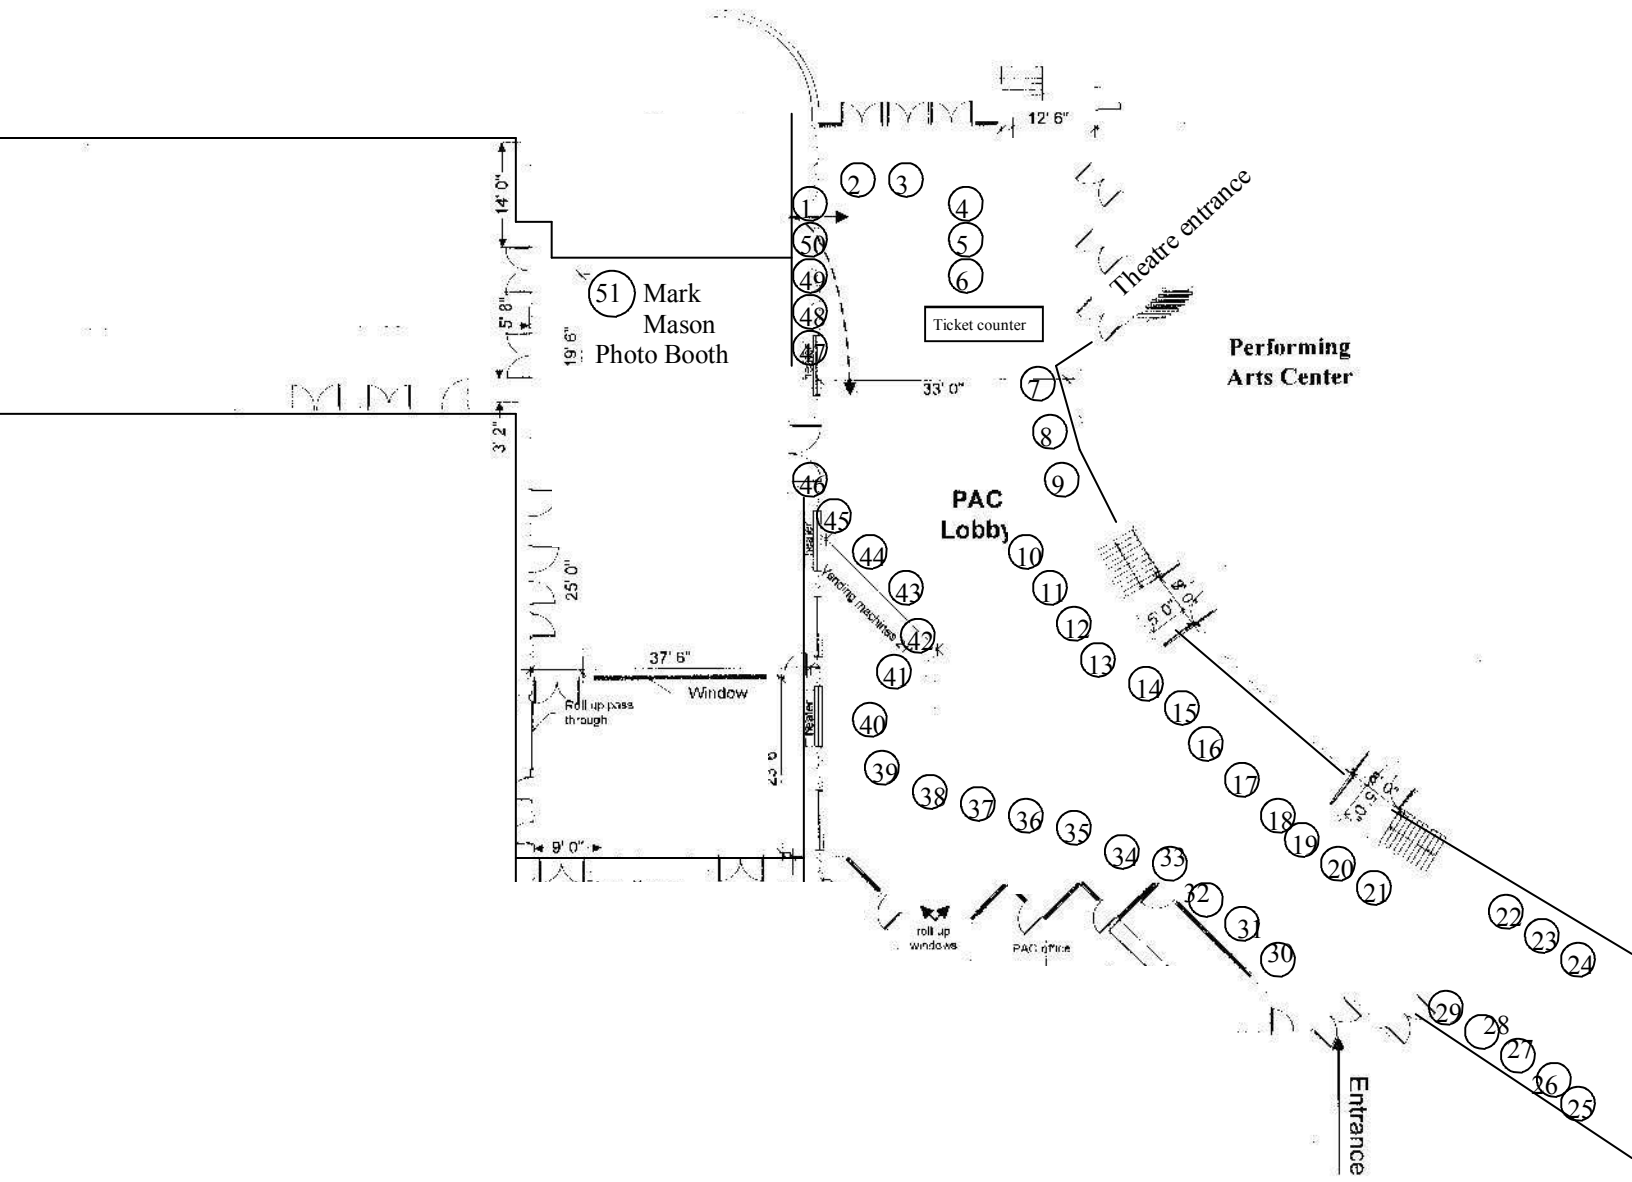

AUBURN PERFORMING ARTS CENTER- LOBBY & SURROUNDING AREAS

SCALE: 1" = 20' 0"